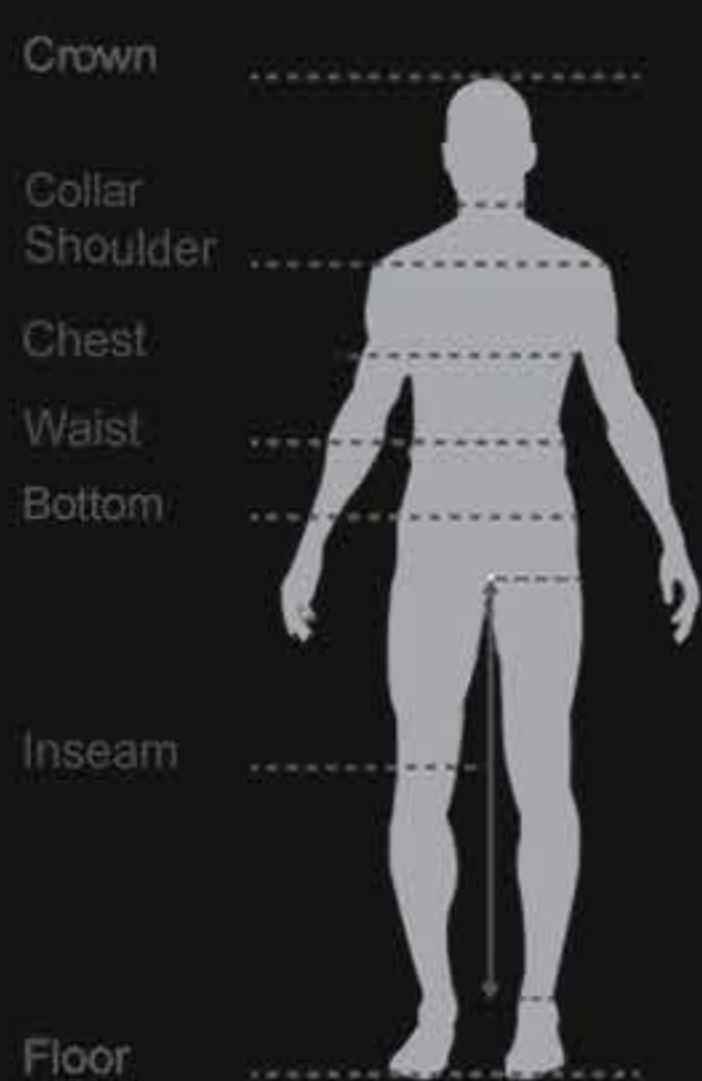

Siima Sibirsky Super Adventure Jacket

Size Chart

We take proper fit very seriously. We want you to have the best fit possible by providing you a complete range of sizes. These fit tips will help you decide on a fit that is comfortable and effective.

HOW TO MEASURE

To choose the correct size for you, measure your body as follows:

MEN

1. **CHEST** Use your tape measure and wrap around the chest about 2-inches below your armpit. Inhale.
2. **WAIST** Take a tape measure and wrap around waist below your navel but just above your hip bones.
3. **INSEAM** From your crotch junction, measure to the taper of your ankle. Remember that riding pants are longer than regular street pants to accommodate length and armor placement while in the riding position. A proper fit in riding pants will appear slightly long when standing.

WOMEN

1. **CHEST** A center-of-chest measurement, above and below the bust line will provide a good measurement.
2. **PANT** Use a tape measure and wrap at the top of your hip bones. Then measure your waist, just below the navel. This combination can be seen on the fit chart. Using your standard street pant size is a good place to start.

Let's Chat!

SIZE CHART

[Centimeters]

FRONT