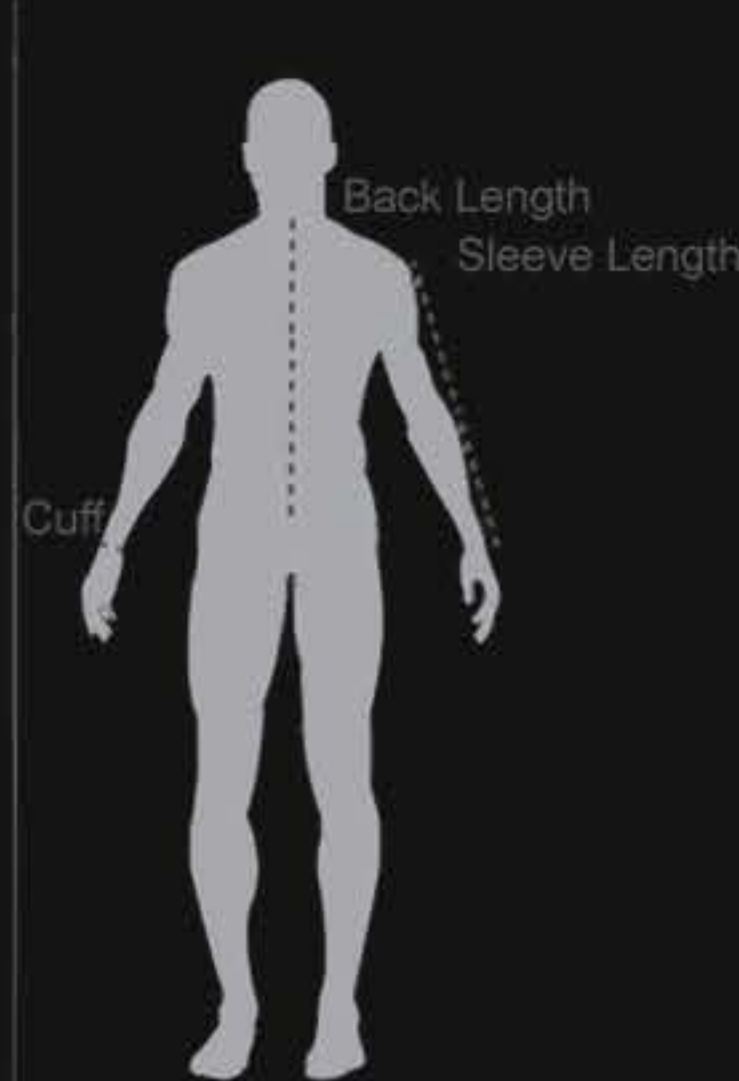

BACK

Serial	Description	S	M	L	XL	2XL	3XL	4XL
A	Chest (Body Measurement)	94	98	102	106	110	114	118
B	Waist (Body Measurement)	84	88	92	96	100	104	108
C	Bottom (Jacket Measurement)	100	104	108	112	116	120	124
D	Shoulder (Jacket Measurement)	52	53	54	55	56	57	58
E	Back Length (Jacket Measurement)	74	75	76	77	78	79	80
F	Sleeve Length (Jacket Measurement)	65	66	67	68	69	70	71
G	Collar (Body Measurement)	44	45	46	47	48	49	50
H	Cuff (Jacket Measurement)	24	24.5	25	25.5	26	26.5	27

[Shop Now](#)

Looking for [Siima Sibirsky Adventure Pants Size Chart?](#)

MotoWear.Simplified.

COMPANY

- About Siima
- Siima Blog
- Online Store
- Customer Feedback

PRODUCT

- Suppliers
- Handling & Shipping
- Siima Disclaimer
- Terms & Conditions
- Easy Returns
- Replacement Policy
- Privacy Policy
- GDPR

BLOG

- Siima Sibirsky Stock Availability Updates May 2018
  May 29, 2018
- Which one is the best adventure bike? And why?
  May 15, 2018
- Best 7 adventure rallies around the world
  April 26, 2018

ADDRESS

Nicosia
Constantinou Palaiologou 16
Palouriotissa, 1040

Limassol
Eptanisu 27, 3100

Name:
George Evripidou

Email
contact@siimajackets.com

Tel: 00357 97 733 402