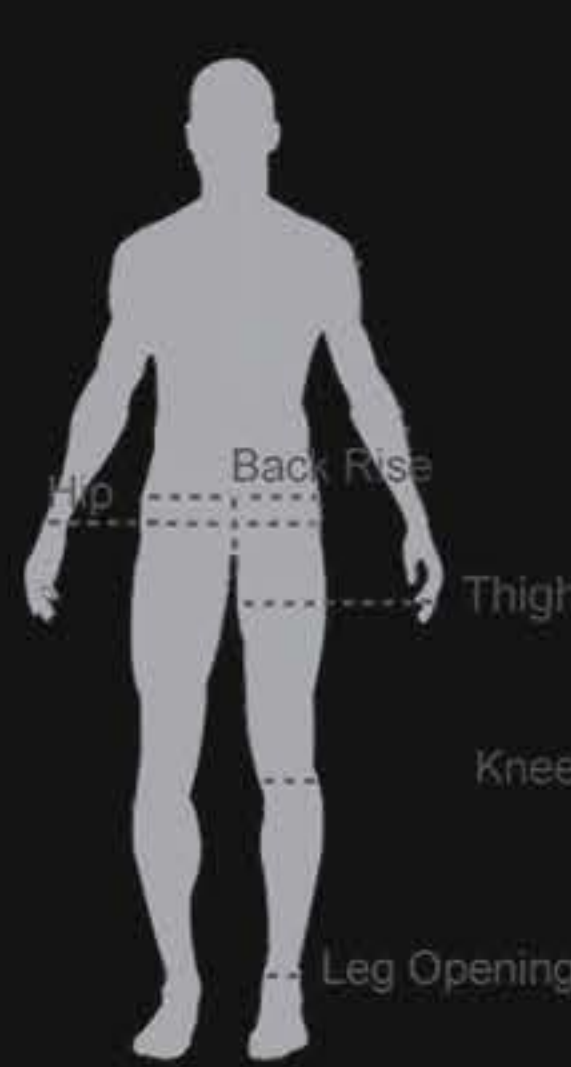

INSEAM From your crotch junction, measure to the taper of your ankle. Remember that riding pants are longer than regular street pants to accommodate length and armor placement while in the riding position. A proper fit in riding pants will appear slightly long when standing.

WOMEN

CHEST A center-of-chest measurement, above and below the bust line will provide a good measurement.

PANT Use a tape measure and wrap at the top of your hip bones. Then measure your waist, just below the navel. This combination can be seen on the fit chart. Using your standard street pant size is a good place to start.

Let's Chat!

SIZE CHART

[Centimeters]

FRONT

BACK

Serial	Description	S	M	L	XL	2XL	3XL
A	Waist (Body Measurement)	83	85	87	89	91	93
B	Hip (Body Measurement)	104	106	108	110	112	114
C	Thigh (Pants Measurement)	63	65	67	69	71	73
D	Front Rise (no belt - Pants Measurement)	26	26.5	27	27.5	28	28.5
E	Back Rise (no belt - Pants Measurement)	36.5	37	37.5	38	38.5	39
F	Knee (Pants Measurement)	52	53.5	55	56.5	58	59.5
G	Bottom Leg Opening (Pants Measurement)	44	45	46	47	48	49
H	Inseam Length (Pants Measurement)	83	84	85	86	87	88