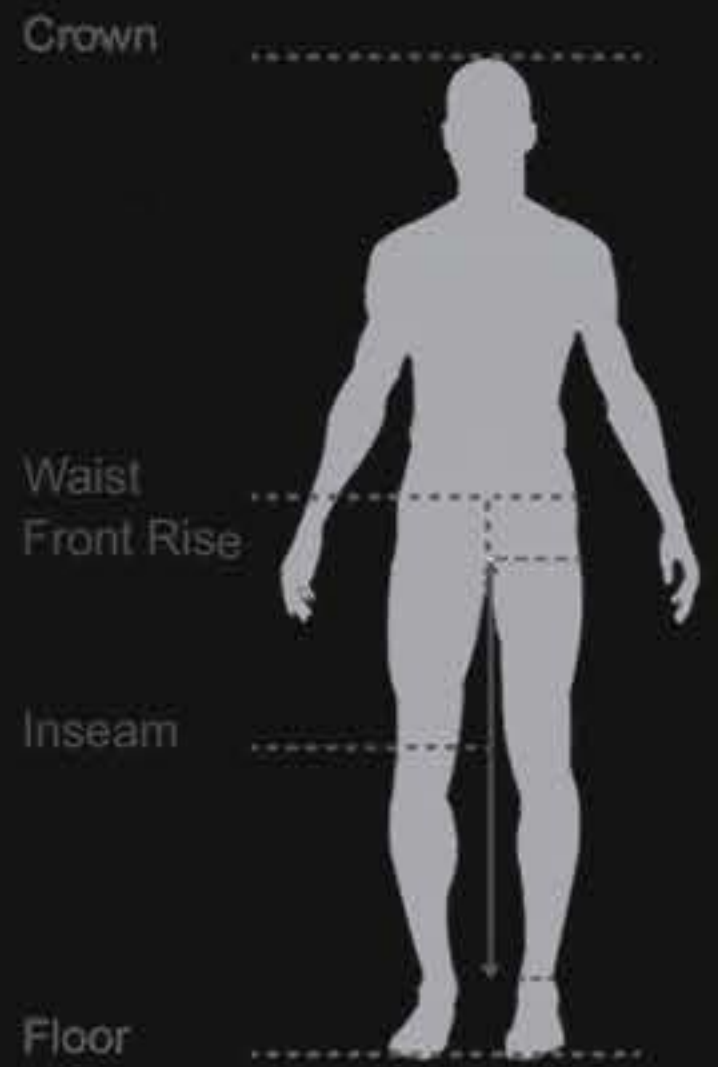

HOW TO MEASURE

To choose the correct size for you, measure your body as follows:

MEN

CHEST Use your tape measure and wrap around the chest about 2-inches below your armpit. Inhale.

WAIST Take a tape measure and wrap around waist below your navel but just above your hip bones.

INSEAM From your crotch junction, measure to the taper of your ankle. Remember that riding pants are longer than regular street pants to accommodate length and armor placement while in the riding position. A proper fit in riding pants will appear slightly long when standing.

WOMEN

CHEST A center-of-chest measurement, above and below the bust line will provide a good measurement.

PANT Use a tape measure and wrap at the top of your hip bones. Then measure your waist, just below the navel. This combination can be seen on the fit chart. Using your standard street pant size is a good place to start.

Let's Chat!

SIZE CHART

[Centimeters]

FRONT

BACK

Serial	Description	S	M	L	XL	2XL	3XL
A	Waist (Body Measurement)	83	85	87	89	91	93
B	Hip (Body Measurement)	104	106	108	110	112	114
C	Thigh (Pants Measurement)	63	65	67	69	71	73
D	Front Rise (no belt - Pants Measurement)	26	26.5	27	27.5	28	28.5
E	Back Rise (no belt - Pants Measurement)	36.5	37	37.5	38	38.5	39
F	Knee (Pants Measurement)	52	53.5	55	56.5	58	59.5
G	Bottom Leg Opening (Pants Measurement)	44	45	46	47	48	49
H	Inseam Length (Pants Measurement)	83	84	85	86	87	88