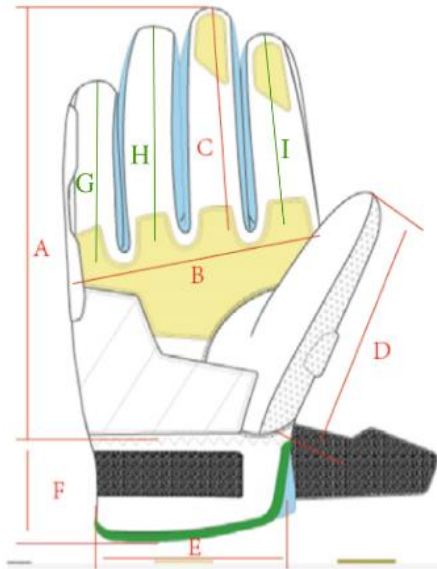

# GLOVE SIZE

<b>CATEGORY</b>	<b>MC GLOVE</b>								
<b>BRAND</b>	SIIMA MOTOWEAR			<b>SIZE RANGE</b>					
<b>STYLE NO</b>	MOTORCYCLE GLOVE								
<b>Measuring position (CM)</b>	XS	S	M	L	XL	2XL	3XL	Difference between sizes	
A ,Palm length	17.7	18.4	19.1	19.8	20.5	21.2	21.9	7mm	
B , Palm width(1/2 perimeter)	10.1	10.8	11.5	12.2	12.6	13	13.4	4mm	
CIRCUMFERENCE (PALM/UPPER)	25.1	25.8	26.5	27.2	28	28.8	29.6	8mm	
C , Palm Middle finger length	6.6	7.3	8	8.7	9	9.3	9.6	3mm	
D , Thumb length(palm)	10.4	11.1	11.8	12.5	13	13.5	14	5mm	
E , Cuff width	14.9	15.6	16.3	17	17.4	17.8	18.2	4mm	
F. Cuff High	13.4	13.4	13.4	13.4	13.4	13.4	13.4	0	
G. Palm little finger length	4.1	4.8	5.5	6.2	6.5	6.8	7.1	3mm	
H. Palm ring finger length	5.6	6.3	7	7.7	8	8.3	8.6	3mm	
I. Palm index finger length	5	5.7	6.4	7.1	7.4	7.7	8	3mm	
J. Palm finger width	0	0.7	1.4	2.1	2.2	2.3	2.4	1mm	
K. Thumb width (1/2)	3.2	3.9	4.6	5.3	5.5	5.7	5.9	2mm	

- G: Palm Little Finger Length
- H: Palm Ring Finger Length
- I: Palm Index Finger Length
- J: Palm Finger Width
- K: Thumb Width